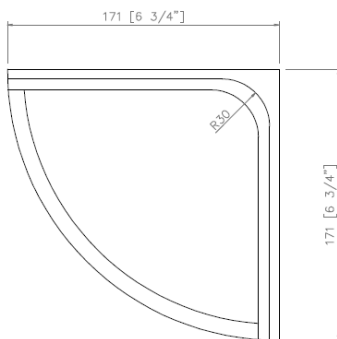

Soap Dish

Model: CM-SD109

Desc: Soap dish

Size: 6.75" x 6.75"

Thickness: 2.25"

Material: Cast marble

Finish: Gloss or Matt

Brand: NERVAL

Limited Lifetime Warranty

Features:

- Soap dish
- Smooth finish
- Sealed surface
- No mold or mildew
- Easy to install

Disclaimer: Nerval makes every effort to provide accurate specification data. However, specification may change without notice. Please visit nerval website to see NERVAL'S TERMS AND CONDITIONS.