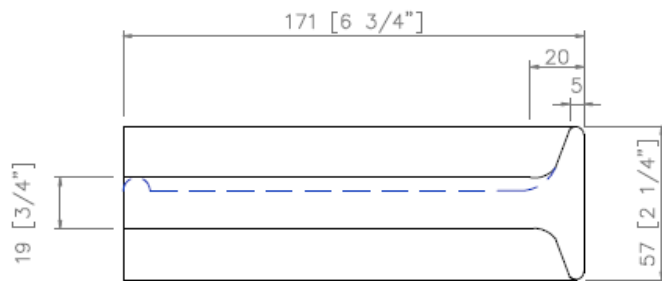

Soap Dish

Model: CM-SD109

Desc: Soap dish

Size: 6.75" x 6.75"

Thickness: 2.25"

Material: Cast marble

Finish: Gloss or Matt

Brand: NERVAL

Limited Lifetime Warranty

Features:

- Soap dish
- Smooth finish
- Sealed surface
- No mold or mildew
- Easy to install

Disclaimer: Nerval makes every effort to provide accurate specification data. However, specification may change without notice. Please visit nerval website to see NERVAL'S TERMS AND CONDITIONS.